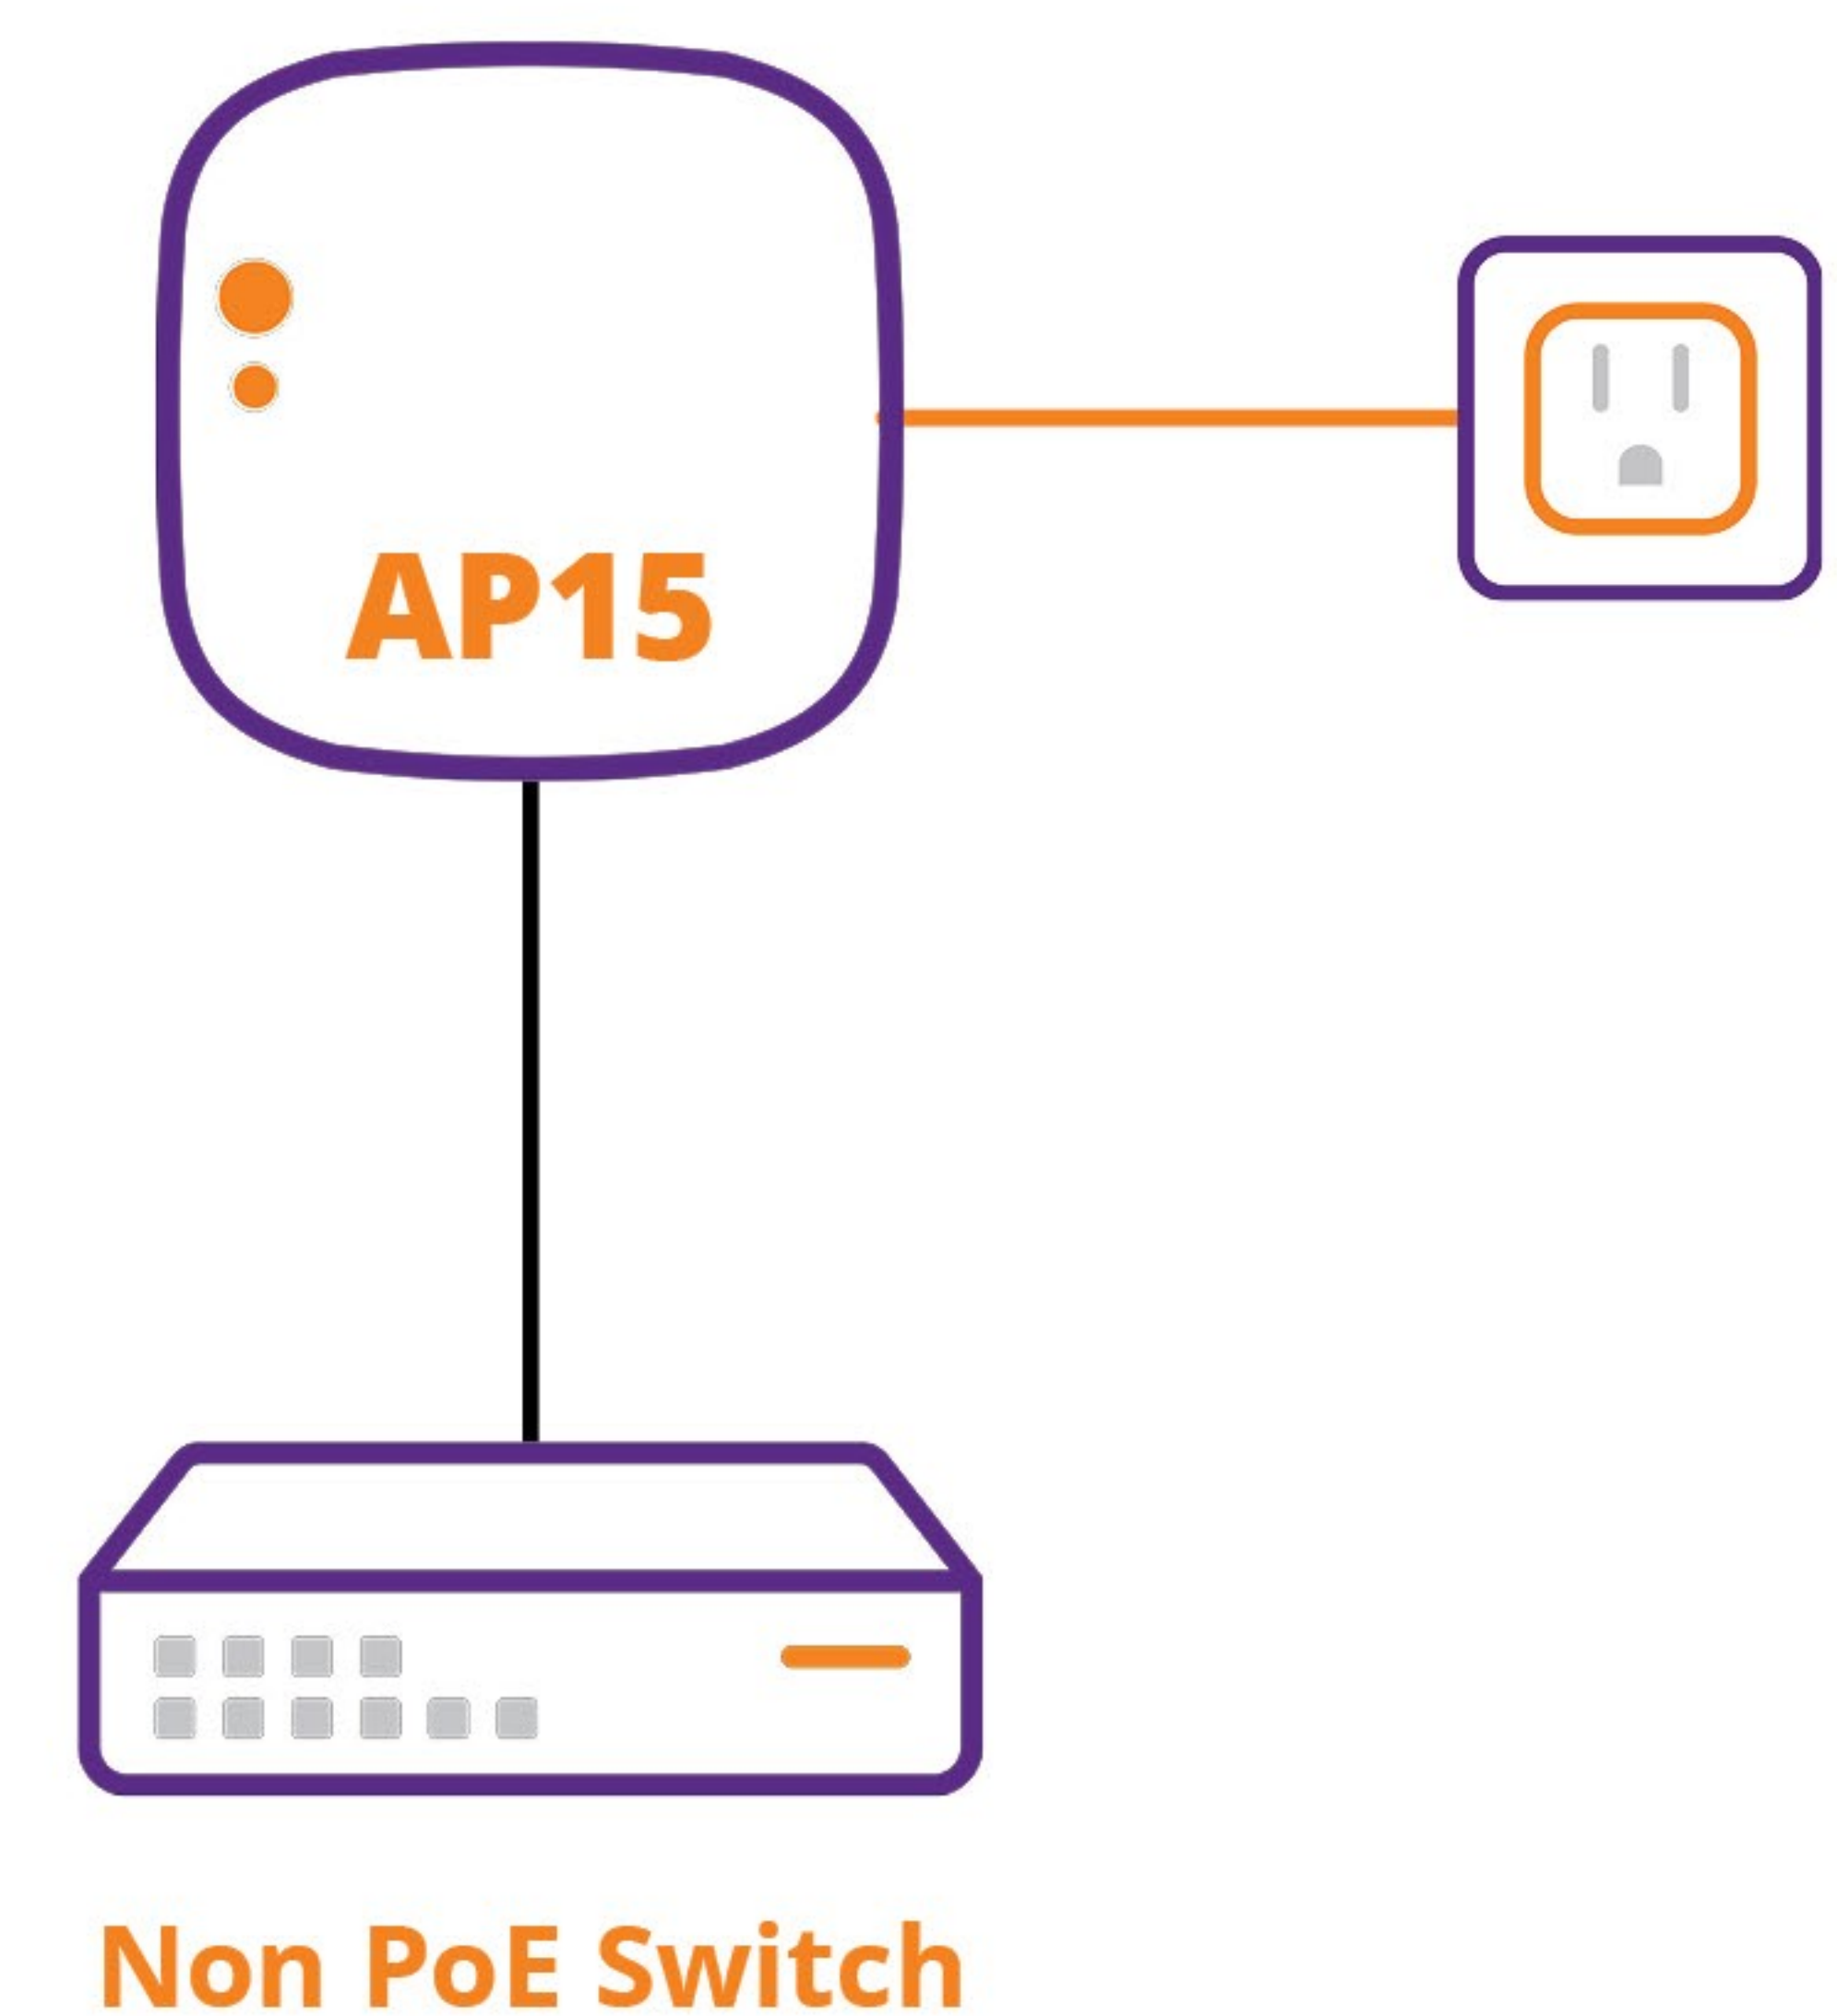

# Powering AP15 Access Points

## Power over Ethernet

Power over Ethernet Switch

## Local Power Adapter

Local power with wired connection to AP

Power over Ethernet Injector

Local power with Smart Mesh connected AP