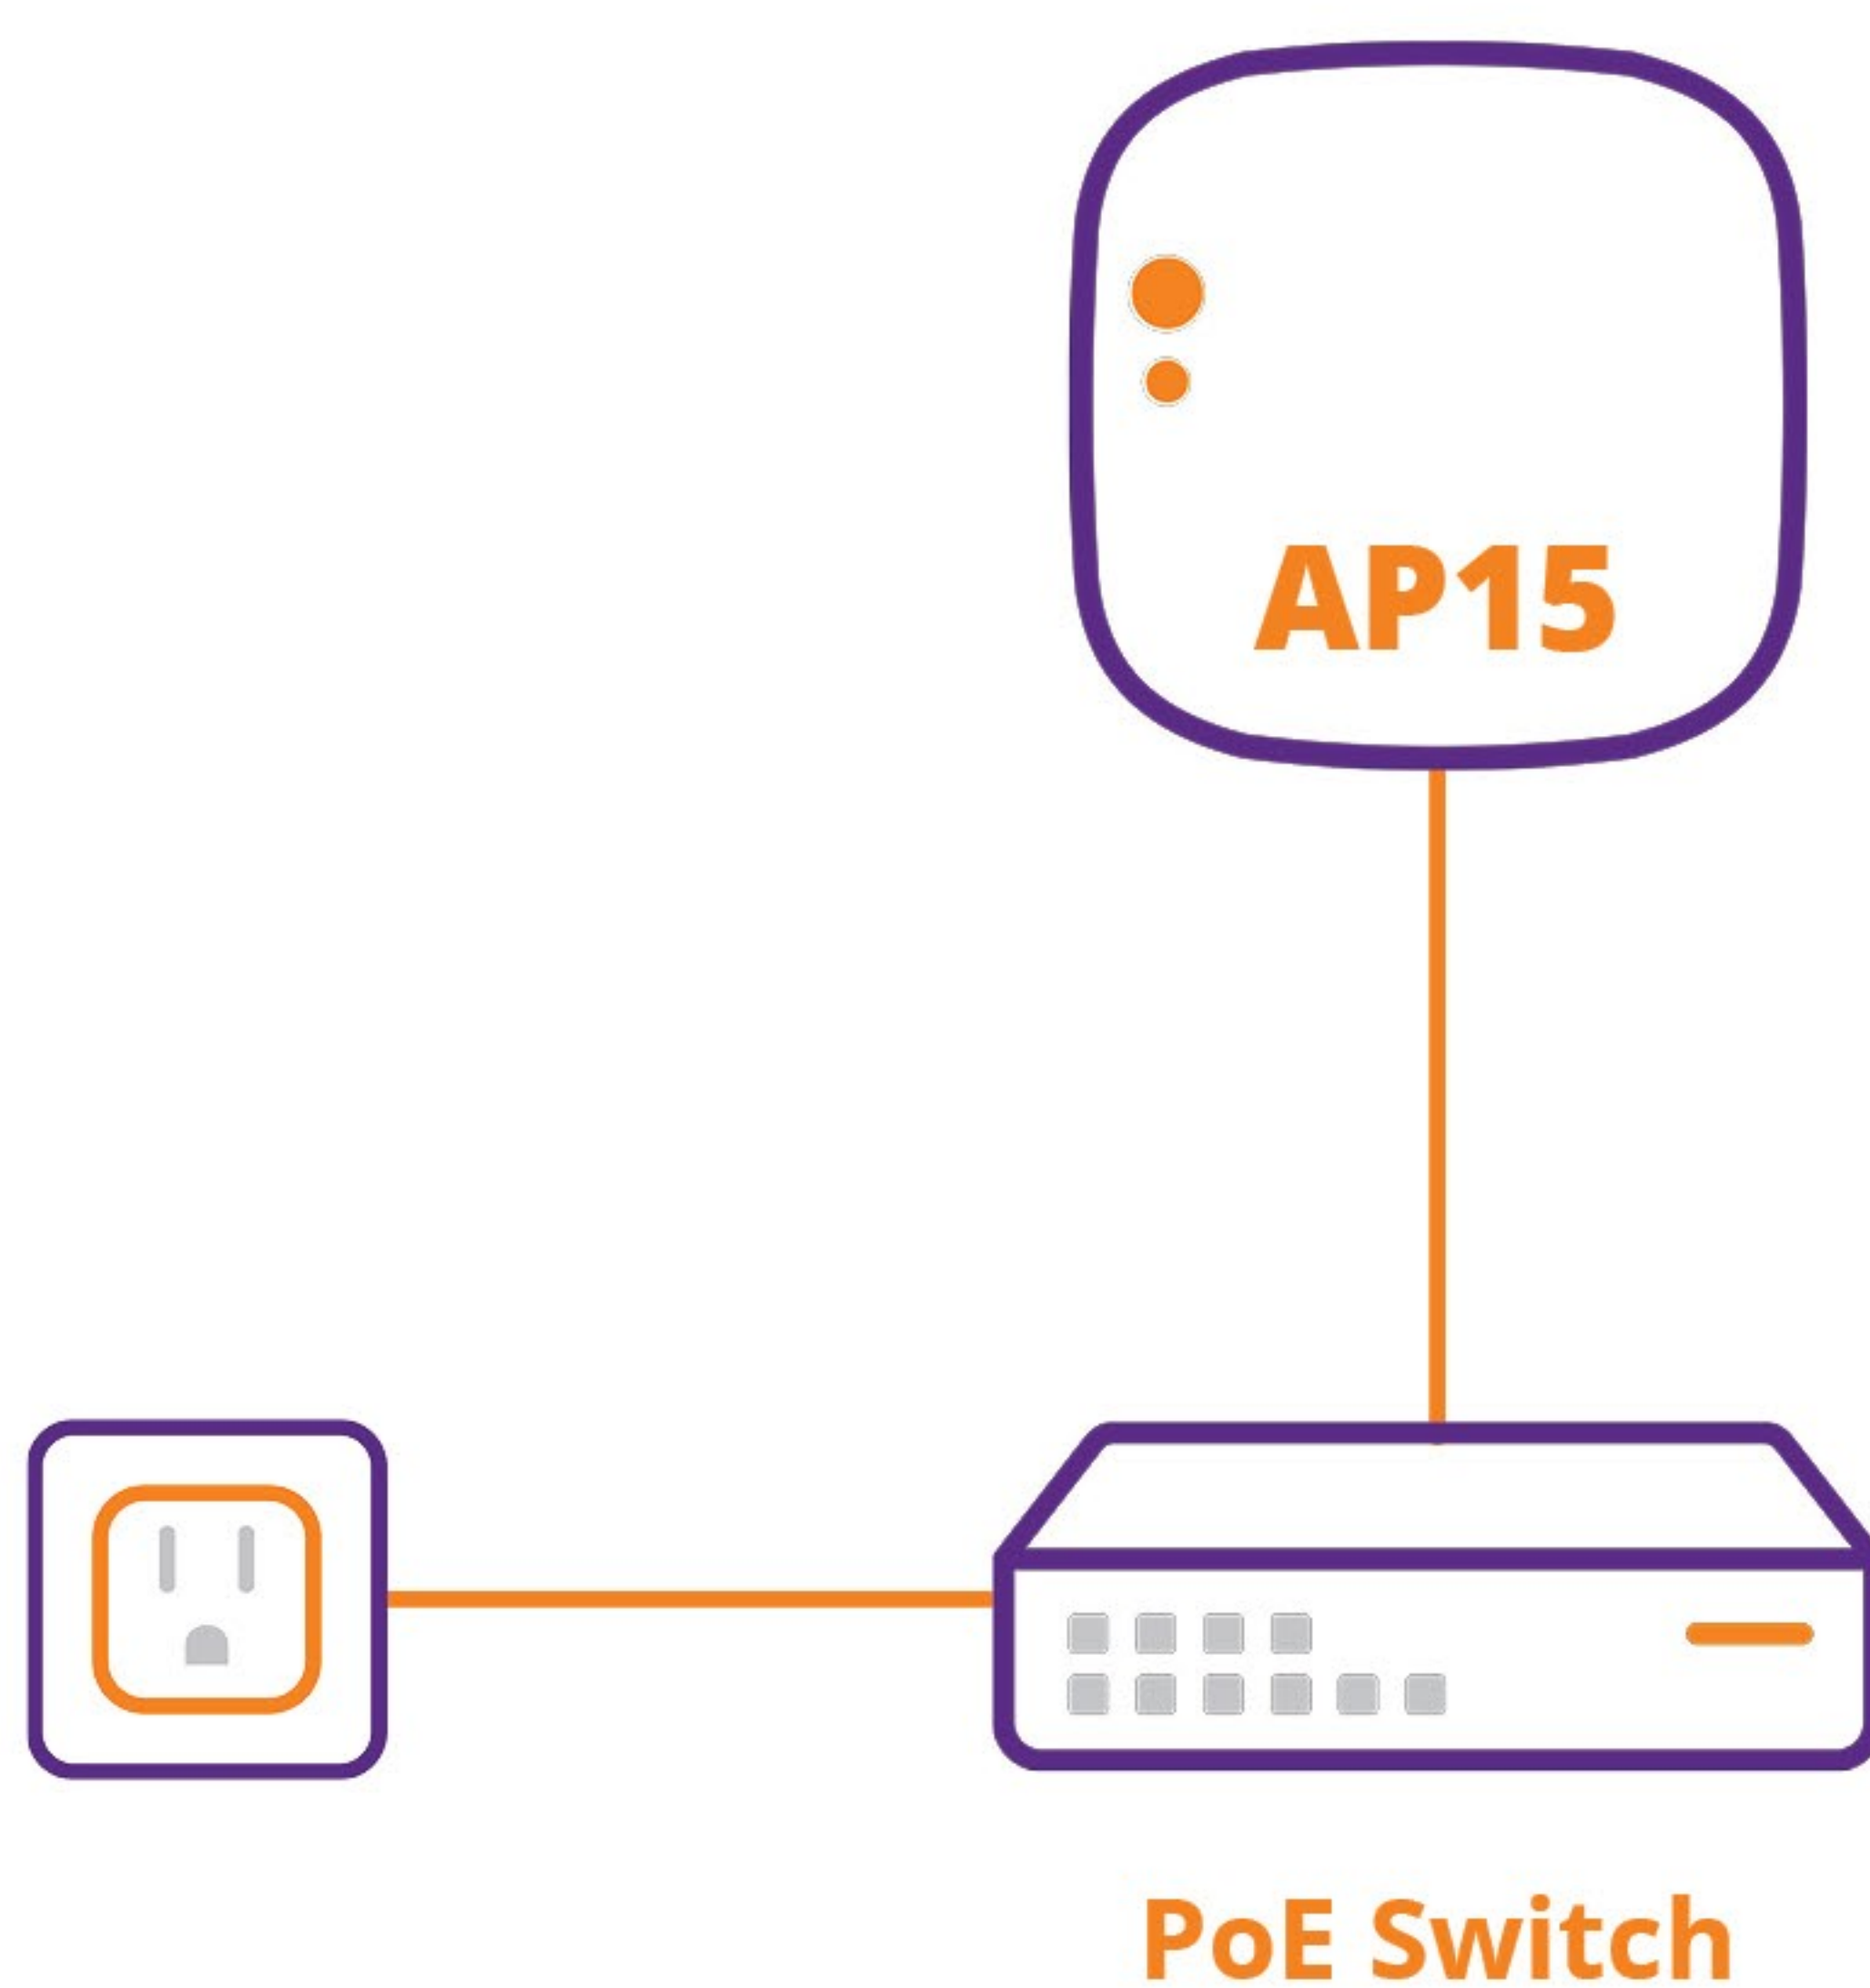

# Powering AP15 Access Points

## Power over Ethernet

Power over Ethernet Switch

## Local Power Adapter

Local power with wired connection to AP

Power over Ethernet Injector

Local power with Smart Mesh connected AP