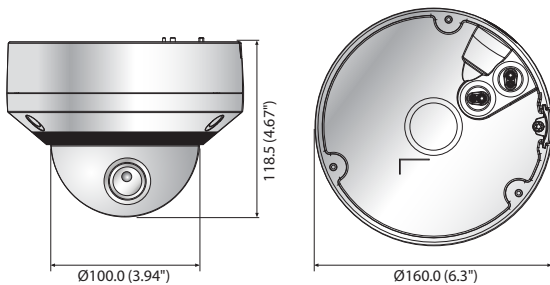

## Key Features

- Max. 2 megapixel (1920 x 1080) resolution
- 2.8 ~ 12mm (4.3x) motorized varifocal lens
- Max. 60fps@all resolutions (H.265/H.264)
- H.265, H.264, MJPEG codec supported, Multiple streaming
- Day & Night (ICR), WDR (150dB), Defog
- Loitering, Directional detection, Fog detection, Audio detection, Digital auto tracking, Sound classification, Tampering
- Motion detection, Handover
- SD/SDHC/SDXC memory slot (Max. 512GB)
- Hallway view, WiseStream II support, IP67/IP66, NEMA 4X, IK10
- LDC support (Lens Distortion Correction)
- PoE / 24V AC, 12V DC, Bi-directional audio support

## Dimensions

Unit : mm (inch)