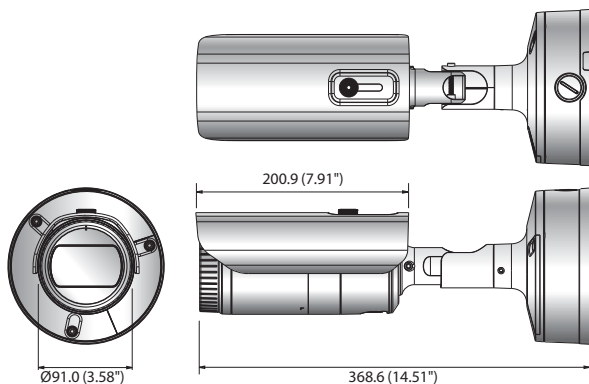

# XNO-6120R

2M Network IR Bullet Camera

## Key Features

- Max. 2Megapixel (1920 x 1080) resolution
- 5.2 ~ 62.4mm (Optical 12X) Optical Lens
- Max. 60fps@all resolutions (H.265 / H.264)
- H.265, H.264, MJPEG Codec Supported, Multiple streaming
- Day & Night (ICR), WDR (150dB), Defog
- DIS with built-in Gyro sensor
- Loitering, Directional detection, Fog Detection, Audio detection, Sound Classification, Tampering
- Motion Detection, Handover
- SD / SDHC / SDXC 2 Slot (Max. 512GB)
- Hallway View, WiseStreamII Support
- IR Viewable Length 70m (229.66ft), IP67 / IP66, NEMA 4X, IK10
- LDC Support (Lens Distortion Correction)
- PoE, 24V AC, 12V DC, Bi-directional audio Support

## Dimensions

Unit : mm (inch)