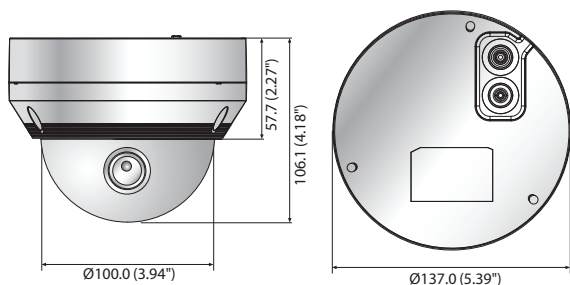

Dimensions

Unit : mm (inch)