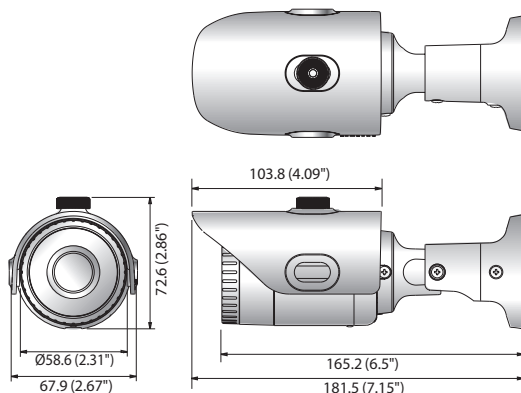

## Key Features

- Max. 2megapixel (1920 x 1080) resolution
- 3.6mm fixed lens
- 0.15Lux@F1.8 (Color), 0Lux@F1.8 (B/W : IR LED on)
- 30fps@all resolutions (H.264)
- H.264, MJPEG dual codec, Multiple streaming
- Motion detection, Tampering, DWDR
- micro SD/SDHC memory slot, PoE
- IR viewable length 20m, IP66
- Hallway view support (Rotate 90°/270°)
- LDC support (Lens Distortion Correction)

## Dimensions

Unit : mm (inch)