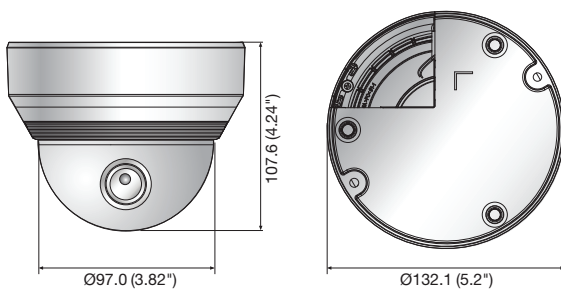

SND-5084R

1.3Megapixel HD Network IR Dome Camera

Key Features

- Max. 1.3M (1280 x 1024) resolution
- 60fps@all resolutions
- 3 ~ 8.5mm (2.8x) motorized varifocal lens
- H.264, MJPEG dual codec, Multiple streaming
- Day & Night (ICR), WDR (130dB)
- Simple focus, P-iris, Enhanced DIS, Defog
- Multi-crop streaming
- micro SD/SDHC/SDXC memory slot
- IR LED (12ea), PoE, Bi-directional audio support

Dimensions

Unit : mm (inch)

Accessories (Optional)

* Data recorded on an SD memory card may be lost or damaged by data access during power-off, mechanical shock, memory card detachment, or other operations. Data loss or damage can also occur when a memory card reaches end of life, which varies according to operational conditions. No guarantee is given against damage (including passive damage).