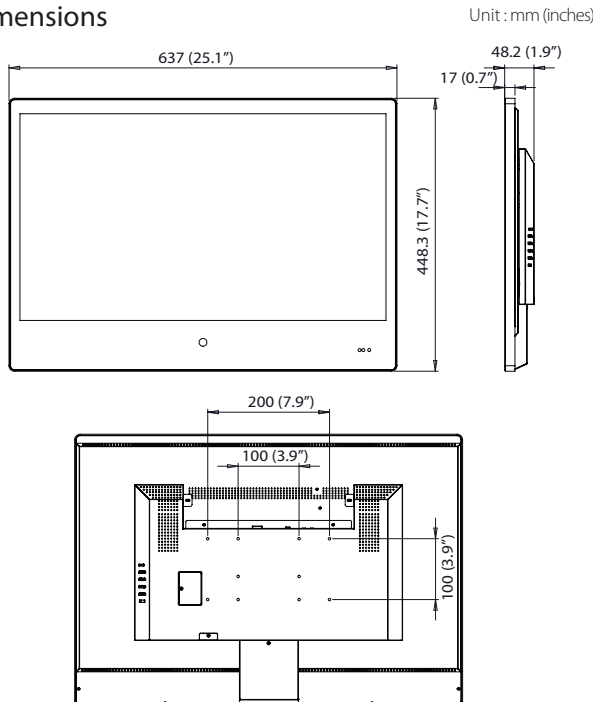

Dimensions

* Data recorded on an SD memory card may be lost or damaged by data access during power-off, mechanical shock, memory card detachment, or other operations. Data loss or damage can also occur when a memory card reaches end of life, which varies according to operational conditions. No guarantee is given against damage (including passive damage).