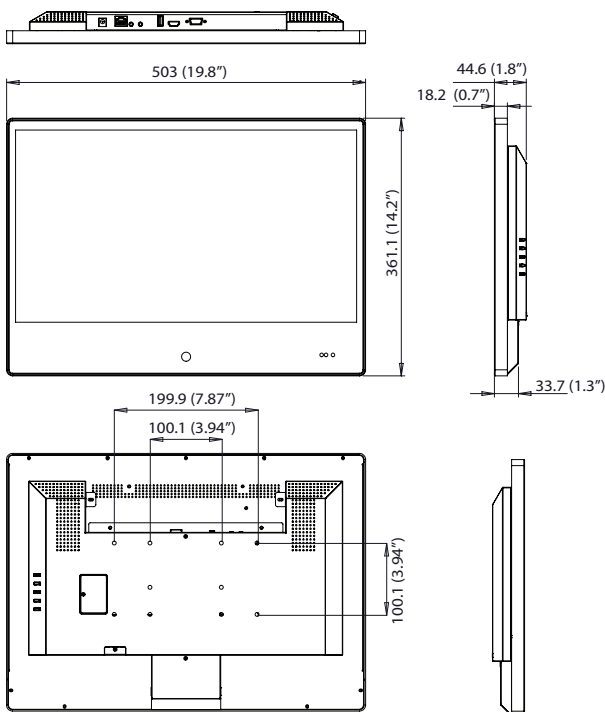

SMT-2151PVM, SMT-2152PVM

21.5" Public View Monitor with
2 Megapixel Full HD Network Camera

Key Features

- 21.5" LED 1080p resolution monitor and camera
- Latency-free viewing
- Inconspicuous integrated camera
- Face Detection display for visual deterrent (Colored bounding box around detected face)
- Wide Dynamic Range (150dB)
- Advanced video analytics, motion detection
- Customizable text overlay with pre-configured "Recording in progress" OSD
- Internally powered Camera
- Micro SD/SDHC/SDXC memory slot (256GB)
- H.265, H.264, MJPEG triple codec, Multiple streaming
- Additional HDMI and VGA input
- IP video and network manageable
- Multi-crop streaming

Dimensions

Unit : mm (inches)

* Data recorded on an SD memory card may be lost or damaged by data access during power-off, mechanical shock, memory card detachment, or other operations. Data loss or damage can also occur when a memory card reaches end of life, which varies according to operational conditions. No guarantee is given against damage (including passive damage).