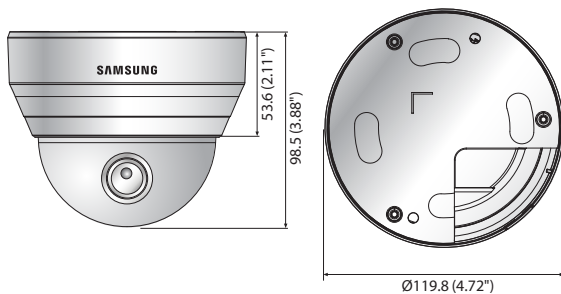

Dimensions

Unit : mm (inch)

Accessories (Optional)

SCD-6083RN/P	
VIDEO	
Imaging Device	1/3" 2M CMOS
Total Pixels	1,956(H) x 1,266(V) 2.47M pixels
Effective Pixels	1,944(H) x 1,092(V) 2.12M pixels
Scanning System	Progressive scan
Min. Illumination	Color : 0.11Lux (F1.4) B/W : 0Lux (IR LED on)
S / N Ratio	52dB (AGC off, Weight on)
Video Output	BNC (AHD, CVBS selectable)
Resolution	1920 x 1080
Max. Framerate	30fps@1080p, 30fps@720p
LENS	
Focal Length (Zoom Ratio)	2.8 ~ 12mm (4.3x) varifocal
Max. aperture Ratio	F1.4
Angular Field of View	H : 102°(Wide) ~ 32.2°(Tele) / V : 54°(Wide) ~ 18.2°(Tele) / D : 121°(Wide) ~ 38°(Tele)
Min. Object Distance	0.5m (1.64ft)
Focus Control	Manual
Lens Type	DC auto iris
Mount Type	Board-in type
PaN / TILT / ROTaTE	
Pan / Tilt / Rotate Range	0° ~ 350° / 0° ~ 67° / 0° ~ 355°
OPERaTIONaL	
On Screen Display	English, Japanese, Spanish, French, Portuguese, Korean, German, Italian, Russian, Polish, Czech, Romanian, Serbian, Swedish, Danish, Turkish
Camera Title	Off / On (Displayed 15 characters)
Day & Night	Auto (ICR) / Color / B/W
Backlight Compensation	Off / User BLC / HLC
Wide Dynamic Range	DWDR
Digital Noise Reduction	SSNRIV (Off / On)
Defog	Off / Auto / Manual
Motion Detection	Off / On (4 zones)
Privacy Masking	Off / On (4 zones rectangle)
Gain Control	Off / Low / Middle / High / Very high
White Balance	ATW / Outdoor / Indoor / Manual / AWC (1,800K° ~ 10,500K°)
Electronic Shutter Speed	1sec ~ 1/12,000sec
Reverse	Off / H-Rev / V-Rev / HV-Rev
Profile	Basic, Day & Night, Backlight, Indoor, User, ITS
Alarm	(MD) output 1
Remote Control Interface	Coaxial control
Protocol	Coax : NTSC/PAL - Samsung CCVC, Pelco-C (Coaxitron), AHD - ACP (AHD Coax Protocol)
IR Distance	20m (65.62ft)
Video Transmission Distance	500m (1,640.42ft) (75-5 coaxial cable)
ENVIRONMENTaL	
Operating Temperature / Humidity	-10°C ~ +55°C (+14°F ~ +131°F) / Less than 90% RH
ELECTRICAL	
Input Voltage / Current	Dual (24V AC & 12V DC ±10%)
Power Consumption	Max. 4.2W
MECHaNICaL	
Color / Material	Ivory / Plastic
Dimensions (WxH)	119.8 x 98.5mm (4.72" x 3.88")
Weight	304g (0.67 lb)