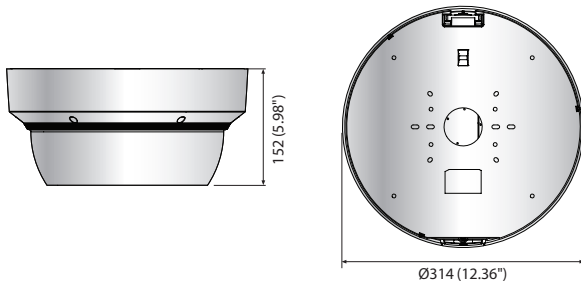

Dimensions

Unit : mm (inch)

Accessories (Optional)

PNM-9080VQ

VIDEO	
Imaging Device	1/2.8" 2.38M CMOS x4
Total / Effective Pixels	1,945(H) x 1,109(V) 2.16M x 4 / 1,945(H) x 1,097(V) 2.13M x 4
Scanning System	Progressive Scan
Min. Illumination	Color : 0.015 Lux (F1.4, 1/30sec), B/W : 0.0015 Lux (F1.4, 1/30sec)
S / N Ratio	50dB
Video Out	CVBS : 1.0 Vp-p / 75Ω composite, 720 x 480(N), 720 x 576(P), for installation (selectable CVBS per Channel)
LENS	
Focal Length (Zoom Ratio)	2.8 ~ 12mm (4.3x) motorized varifocal
Max. Aperture Ratio	F1.4(Wide) ~ F3.6(Tele)
Angular Field of View	H : 119.5°(Wide) ~ 27.9°(Tele), V : 62.8°(Wide) ~ 15.7°(Tele), D : 142.1°(Wide) ~ 32.0°(Tele)
Min. Object Distance	0.5m (1.64ft)
Focus Control	Simple focus (Motorized V/F) / Manual, Remote control via network (Manual, Simple focus)
Lens / Mount Type	DC Auto Iris, P-Iris / Board-in Type
PAN / TILT / ROTATE	
Pan / Tilt / Rotate Range	Quad mode : ±30° / 10° ~ 41° / ±90°, Center mode : ±60° / 10° ~ 41°, 10° ~ 90°(CH2/Center) / ±90°
OPERATIONAL	
Camera Title	Off / On (Displayed up to 85 characters) : Each Ch - W/W : English / Numeric / Special Characters - China : English / Numeric / Special / Chinese Characters - Common : Multi-line (Max 5), Color (Grey / Green / Red / Blue / Black / White), Transparency, Auto Scale by Resolution
Day & Night	Auto (ICR) / Color / B/W / External / Schedule
Backlight Compensation	Off / BLC / HLC (Masking / Dimming), WDR
Wide Dynamic Range	150dB
Contrast Enhancement	SSDR (Off / On)
Digital Noise Reduction	SSNRV (2D + 3D Noise Filter) (Off / On)
Digital Image Stabilization	Off / On (Built-in Gyro sensor)
Defog	Off / Auto / Manual
Motion Detection	Off / On (8ea, 8point Polygonal zones)
Privacy Masking	Off / On (32ea, polygonal zones) - Color : Grey / Green / Red / Blue / Black / White - Mosaic
Gain Control	Off / Low / Middle / High / Manual
White Balance	ATW / AWC / Manual / Indoor / Outdoor (included Mercury & Sodium)
Contrast	Level Adjustment
LDC	Off / On (5 Levels with Min / Max)
Electronic Shutter Speed	Minimum / Maximum / Anti flicker (2 ~ 1/12,000sec)
Digital Zoom	24x
Flip / Mirror	Flip : Off / On, Mirror : Off / On, Hallway View : 90° / 270°
Intelligent Video Analytics	Tampering, Loitering, Directional Detection, Defocus Detection, Fog Detection, Virtual Line, Enter/Exit, (Dis) Appear, Motion Detection
Alarm I/O	Input 1ea / Output 1ea
Alarm Triggers	Alarm Input, Motion Detection, Video Analytics, Network Disconnect, SD card error
Alarm Events	File upload via FTP, E-Mail, Notification via E-Mail, Local Storage (SD/SDHC/SDXC) recording at Event Triggers, External output Support
Pixel Counter	Support
NETWORK	
Ethernet	RJ-45 (10/100/1000BASE-T)
Video Compression Format	H.265 / H.264 (MPEG-4 Part 10/AVC) : Main / Baseline / High, Motion JPEG
Resolution	1920 x 1080, 1280 x 1024, 1280 x 960, 1280 x 720, 1024 x 768, 800 x 600, 800 x 450, 720 x 576, 640 x 480, 640 x 360, 320 x 240
Max. Framerate	H.265 / H.264 : Max. 60fps at all resolutions, Motion JPEG : Max. 30fps
Smart Codec / WiseStreamII	Manual Mode (Area-Based : 5ea) / Support
Video Quality Adjustment	H.265 / H.264 : Target Bitrate Level Control, MJPEG : Quality Level Control
Bitrate Control Method	H.265 / H.264 : CBR or VBR, with WiseStream, MJPEG : VBR
Streaming Capability	Multiple Streaming (Up to 40 Profiles)
IP	IPv4, IPv6
Protocol	TCP/IP, UDP/IP, RTP(UDP), RTP(TCP), RTCP, RTSP, NTP, HTTP, HTTPS, SSL/TLS, DHCP, PPPoE, FTP, SMTP, ICMP, IGMP, SNMPv1/v2c/v3(MIB-2), ARP, DNS, DDNS, QoS, PIM-SM, UPnP, Bonjour
Security	HTTPS (SSL) Login Authentication, Digest Login Authentication IP Address Filtering, User Access Log, 802.1X Authentication (EAP-TLS, EAP-LEAP)
Streaming Method	Unicast / Multicast
Max. User Access	20 users at Unicast Mode
Edge Storage	SD / SDHC / SDXC 4slot (Each CH) - Motion Images recorded in the SD / SDHC / SDXC memory card can be downloaded. Local PC for Instant Recording
Application Programming Interface	ONVIF profile S, SUNAPI (HTTP API)
Webpage Language	English, Korean, Chinese, French, Italian, Spanish, German, Japanese, Russian, Swedish, Portuguese, Czech, Polish, Turkish, Dutch, Hungary, Greek Supported OS : Windows 7, 8, 10, Mac OS X 10.10, 10.11, 10.12 Non-plugin WebViewer Supported Browser : Google Chrome 54, MS Edge 38, Mozilla Firefox 49 (Windows 64bit only), Apple Safari 9 (Mac OS X only)
Web Viewer	Plug-in WebViewer Supported Browser : MS Explore 11, Apple Safari 9 (Mac OS X only)
ENVIRONMENTAL	
Operating Temperature / Humidity	-40°C ~ +55°C (-40°F ~ +131°F) / Less than 90% RH
Storage Temperature / Humidity	-50°C ~ +60°C (-58°F ~ +140°F) / Less than 90% RH
Ingress Protection / Vandal Resistance	IP66 / IK10
ELECTRICAL	
Input Voltage / Current	12V DC, PoE+
Power Consumption	Max. 21.6W (12V DC), Max. 25.5W (PoE+)
MECHANICAL	
Color / Material	Ivory / Aluminum
Dimensions (WxH)	Ø314 x 152mm (Ø12.36" x 5.98")
Weight	4.83kg (10.65lb)