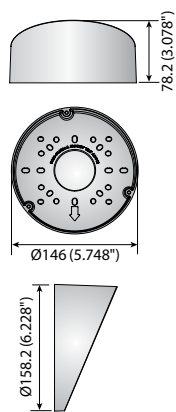

Dimensions

Unit : mm (inch)

SBP-160TM