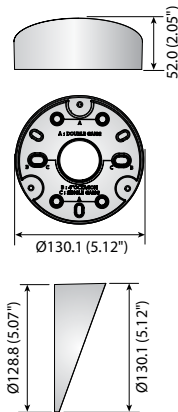

Dome/Fisheye Mounts

	SBP-160TM	SBP-300TM	SBP-300TM1	SBV-160WC	SBV-120WC / W	SBP-300WM0	SBP-120WM
Materials	Aluminum	Poly carbonate	Poly carbonate	PC (Cap), Aluminum (Plate)	PC (Cap), Aluminum (Plate)	Poly carbonate	Poly carbonate
Dimensions (WxHxD)	Ø158.2 x 78.2mm (Ø6.228" x 3.078")	Ø130.1 x 52.0mm (Ø5.12" x 2.05")	Ø147.4 x 58.4mm (Ø5.8" x 2.3")	184.7 x 164.8 x 165mm (7.27" x 6.49" x 6.5")	144.9 x 131.6 x 127.7mm (5.71" x 5.18" x 5.03")	122.0 x 95.0 x 157.0mm (4.8" x 3.74" x 6.18")	122.0 x 95.0 x 157.0mm (4.8" x 3.74" x 6.18")
Weight	290g (0.639 lb)	87g (0.19 lb)	115g (0.25 lb)	315g (0.69 lb)	195g (0.43 lb)	260g (0.57 lb)	175g (0.38 lb)
Color	Ivory	Ivory	Ivory	Ivory	Ivory / White	Ivory	Ivory
Applicable Model	PNV-9080R SCV-6081R SNV-5084/5084R/ 6084/6084R/ 6085R/7084/ 7084R/8080/ 8081R XNV-6080/6080R/ 8080R	SNF-7010/7010V/ /7010VM	SNF-8010/8010VM PNF-9010R/9010RV/ 9010RVM	PNV-9080R XNV-6080/6080R/ 8080R SCV-6081R SNV-5084/5084R/ 6084/6084R/ 6085R/7084/ 7084R/8080/ 8081R	SBV-120WC (Ivory) XNV-6010/6020/ 8020R/8030R/ 8040R QNV-6010R/6020R/ 6030R/7010R/ 7020R/7030R SBV-120WCW (White) QNV-6012R/6022R 6032R/6082R/ 8010R/8020R 8030R/8080R	SND-1080/5061/7061/ 1011/5011/7011 SCD-5010/5020/5030/ 2060E/2060EB/2080/ 2080B/2080E/2080EB/ 2080R/2081/2081E/ 2082/3080/3080B/ 3081/3082/3082E/ 3083/2020/2020B/ 2020R/2021/2021B/ 2022/2022R/2022RT/ 2040/2042R	XND-6010/6020R/8020R/ 8030R/8040R QND-6010R/6020R/6030R/ 6070R/7010R/7020R/ 7030R/7080R SND-L6083R/L6014R/ L6013R/6011R/ L6013/L6012/ L5083R/L5013 HCD-6080R/6070R/ 7010R/7020R/7030R/ 7070R/ SCD-6083R/6023R/5083R/ 6021/5083/ 5082/5080