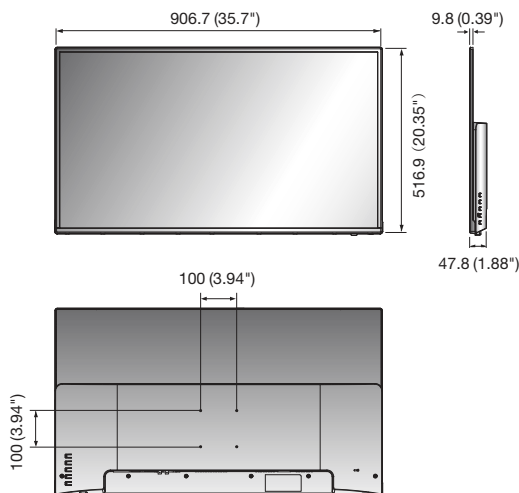

SMT-4033

40" LED Monitor

Key Features

- Support up to 1,920 x 1,080 resolution
- Contrast ratio 5,000 : 1
- Response time 9.5ms
- Video input : HDMI, DVI, VGA, BNC
- Panel life 30,000hours

Dimensions

Unit : mm (inch)

SMT-4033

DISPLAY		
Screen Size		39.5"
Max. Resolution		1,920 x 1,080
Brightness		350cd/m ²
Contrast Ratio		5,000 : 1
Aspect Ratio		16 : 9
Viewing Angle (H/V)		178° / 178°
Display Color		16.7million
Response Time		9.5ms
Video System		NTSC / PAL
Panel Life		30,000hours
Filter Type		3D combfilter
INTERFACE		
Video	Connector	VGA, DVI, HDMI, BNC (CVBS, Through Out)
	Connector	Analogue D-sub (15 pin), DVI-D
	Input Signal	0.7Vpp ±5%
RGB / DVI	Available Format	640 x 480@60Hz/72Hz/75Hz (VGA), 800 x 600@56Hz/60Hz/72Hz/75Hz (SVGA), 1,024 x 768@60Hz/70Hz/75Hz (XGA), 1,152 x 864@75Hz, 1,280 x 720@60Hz, 1,280 x 800@60Hz, 1,280 x 1,024@60Hz/75Hz (SXGA), 1,360 x 768@60Hz, 1,440 x 900@60Hz, 1,600 x 900@60Hz, 1,680 x 1,050@60Hz, 1,920 x 1,080@60Hz
HDMI	Connector	HDMI
	Available Format	640 x 480p@60Hz, 720 x 480p@60Hz, 720 x 576p@50Hz, 1,280 x 720p@50Hz/60Hz, 1,920 x 1,080@60Hz, 1,920 x 1,080p@60Hz
Audio	Connector	3.5mm Mini phone jack
	Output Signal	Loop-through line level (PC only), Speakers : 2 x 2W
Application Support		Remote controller
ON SCREEN DISPLAY		
Functions		VESA™ DPM Compatible
Language		Chinese (Simplified), English, French, German, Spanish, Dutch, Russian, Arabic
GENERAL		
Electrical	Input Voltage	100 ~ 240V AC (50/60Hz)
	Power Consumption	< 60W
Environmental	Operating Temperature	0°C ~ +40°C (+32°F ~ +104°F)
	Operating Humidity	10% ~ 80% (Non-condensing)
Mechanical	Dimensions without Stand (WxHxD)	906.7 x 516.9 x 47.8mm (35.7" x 20.35" x 1.88")
	Bezel Size	Top 13.66mm (0.54") / Bottom 17.66mm (0.7")
	Cabinet Color	Black
	VESA Mounts Interface	100 x 100mm (3.94" x 3.94")
Accessory		STAND