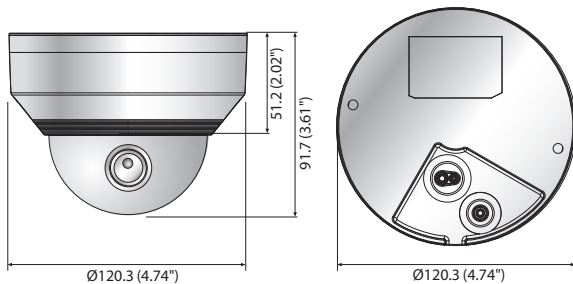

Dimensions

Unit : mm (inch)