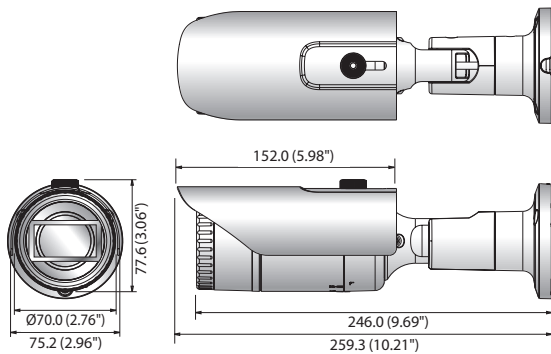

Dimensions

Unit : mm (inch)

Accessories (Optional)

QNO-6070RN/P