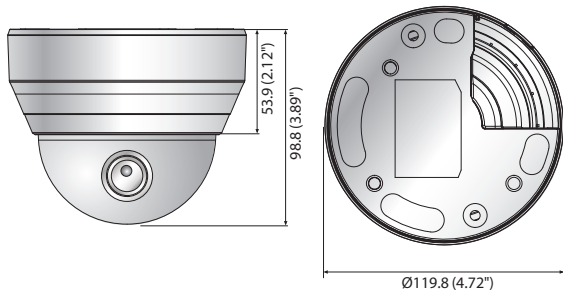

Dimensions

Unit : mm (inch)

Accessories (Optional)

QND-7080R

VIDEO	
Imaging Device	1/3" 4M CMOS
Total Pixels	2,720(H) x 1,536(V)
Effective Pixels	2,688(H) x 1,520(V)
Scanning System	Progressive
Min. Illumination	Color : 0.15Lux (30IRE), B/W : 0Lux (IR LED on)
S / N Ratio	50dB
LENS	
Focal Length (Zoom Ratio)	2.8 ~ 12mm (4.3x) motorized varifocal
Max. Aperture Ratio	F1.4
Angular Field of View	H : 109.7° ~ 26.0° / V : 60.8° ~ 15.2° / D : 131.3° ~ 30.1°
Focus Control	Simple focus (Motorized V/F) / Manual, Remote control via network
Lens Type	DC auto iris
Mount Type	Board type
PAN / TILT / ROTATE	
Pan / Tilt / Rotate Range	0° ~ 350° / 0° ~ 67° / 0° ~ 355°
OPERATIONAL	
IR Viewable Length	20m (65.62ft)
Camera Title	Off / On (Displayed up to 20 characters per line) - W/W : English / Numeric / Special characters - China : English / Numeric / Special / Chinese characters - Common : Multi-line (Max. 5), Color (Grey / Green / Red / Blue / Black / White), Transparency, Auto scale by resolution
Day & Night	True Day & Night
Backlight Compensation	Off / BLC / WDR
Wide Dynamic Range	120dB
Digital Noise Reduction	SSNR (Off / On)
Motion Detection	Off / On (4ea polygonal zones)
Privacy Masking	Off / On (6ea rectangular zones)
Gain Control	Off / Low / Middle / High
White Balance	ATW / AWC / Manual / Indoor / Outdoor
LDC (Lens distortion correction)	Off / On (5 levels with min / max)
Electronic Shutter Speed	Minimum / Maximum / Anti flicker
Flip / Mirror	Flip / Mirror / Hallway view
Intelligent Video Analytics	Motion detection with metadata, Tampering, Defocus detection
Alarm I/O	Input 1 / Output 1
Alarm Triggers	Motion detection, Tampering detection, SD card error, NAS error, Alarm input, Defocus detection
Alarm Events	File upload via FTP and E-mail, Local storage recording at event, Notification via E-mail, External output
Pixel Counter	Support (Plug-in viewer only)
NETWORK	
Ethernet	RJ-45 (10/100BASE-T)
Video Compression Format	H.265, H.264, MJPEG
Resolution	2592 x 1520, 2560 x 1440 (16:9), 2304 x 1296, 1920 x 1080, 1280 x 1024, 1280 x 960, 1280 x 720, 1024 x 768, 800 x 600, 800 x 448, 720 x 576, 720 x 480, 640 x 480, 640 x 360, 320 x 240
Max. Framerate	H.265/H.264 : Max. 20fps at 4M, Max. 30fps at 2M all resolutions, MJPEG : Max. 15fps
Smart Codec	WiseStream
Video Quality Adjustment	H.265/H.264 : Target bitrate level control, MJPEG : Quality level control
Bitrate Control Method	H.265/H.264 : CBR or VBR, MJPEG : VBR
Streaming Capability	Multiple streaming (Up to 3 profiles)
Audio In	Selectable (Built-in microphone), Supported voltage: 2.5VDC (4mA), Input impedance: 2K Ohm
Audio Compression Format	G.711 u-law / G.726 selectable G.726 (ADPCM) 8KHz, G.711 8KHz, G.726 : 16Kbps, 24Kbps, 32Kbps, 40Kbps
Audio Communication	Uni-directional audio
IP	IPv4, IPv6
Protocol	TCP/IP, UDP/IP, RTP(UDP), RTP(TCP), RTCP, RTSP, NTP, HTTP, HTTPS, SSL/TLS, DHCP, PPPoE, FTP, SMTP, ICMP, IGMP, SNMPv1/v2c/v3(MIB-2), ARP, DNS, DDNS, QoS, PIM-SM, UPnP, Bonjour
Security	HTTPS(SSL) login authentication, Digest login authentication IP address filtering, User access log, 802.1x authentication
Streaming Method	Unicast / Multicast
Max. User Access	6 users at unicast mode
Storage	micro SD/SDHC/SDXC (Max. 128GB), NAS - Motion images recorded in the SD memory card can be downloaded - Manual recording at local PC
Application Programming Interface	ONVIF Profile S/G, SUNAPI (HTTP API)
Webpage Language	English, Korean, Chinese, French, Italian, Spanish, German, Japanese, Russian, Swedish, Portuguese, Czech, Polish, Turkish, Dutch, Hungary, Greek
Web Viewer	Supported OS : Windows 7, 8.1, 10, Mac OS X 10.9, 10.10, 10.11 Plug-in free Webviewer - Supported Browser : Google Chrome 47, MS Edge 20 Plug-in Webviewer - Supported Browser : MS Explore 11, Mozilla Firefox 43, Apple Safari 9 * Mac OS X only
Central Management Software	SmartViewer
ENVIRONMENTAL	
Operating Temperature / Humidity	-10°C ~ +55°C (+14°F ~ +131°F) / Less than 90% RH
Storage Temperature / Humidity	-30°C ~ +60°C (-22°F ~ +140°F) / Less than 90% RH
ELECTRICAL	
Input Voltage / Current	PoE (IEEE802.3af, Class3) / 12V DC
Power Consumption	Max. 7.2W (PoE), Max. 6.4W (12V DC)
MECHANICAL	
Color / Material	Ivory / Plastic
Dimensions (WxH)	Ø119.8 x 98.8mm (Ø4.72" x 3.89")
Weight	355g (0.78 lb)