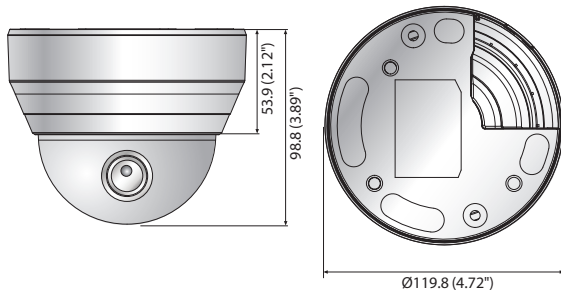

Dimensions

Unit : mm (inch)