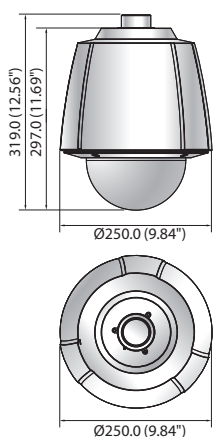

* The latest product information / sepecification can be found at <http://security.hanwhatechwin.com>

Dimensions

Unit : mm (inch)

SHP-3701H

SHP-3701F

SHD-3000F1/3000F3/3000F4

SHD-3000F2