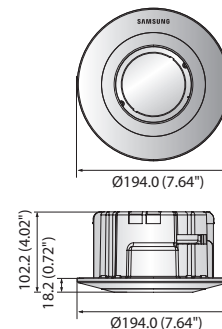

* The latest product information / sepecification can be found at <http://security.hanwhatechwin.com>

Dimensions

Unit : mm (inch)

SHP-3701H

SHP-3701F

SHD-3000F1/3000F3/3000F4

SHD-3000F2