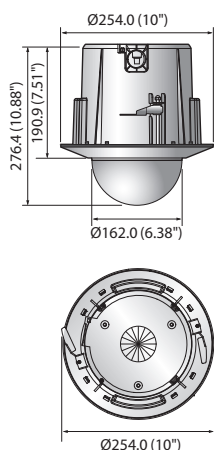

* The latest product information / sepecification can be found at <http://security.hanwhatechwin.com>

Dimensions

Unit : mm (inch)

SHP-3701H

SHP-3701F

SHD-3000F1/3000F3/3000F4

SHD-3000F2