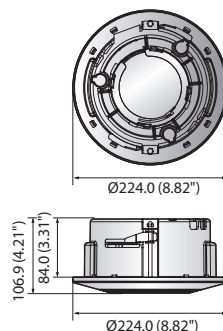

* The latest product information / sepecification can be found at <http://security.hanwhatechwin.com>

Dimensions

Unit : mm (inch)

SHP-3701H

SHP-3701F

SHD-3000F1/3000F3/3000F4

SHD-3000F2