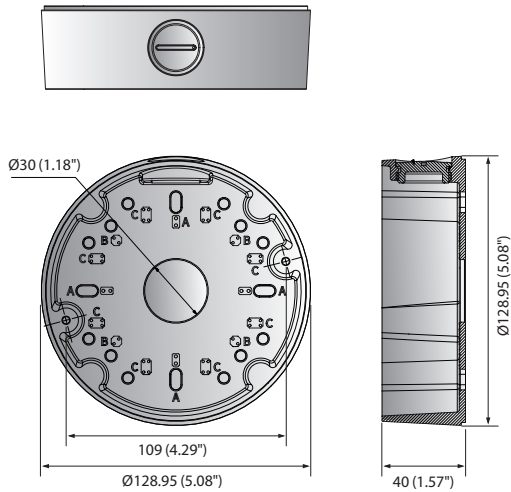

SBV-125BW

Back Box

Dimensions

Unit : mm (inch)

SBV-125BW	
Supported product	QNE-8011R/8021R *models may be added without notice
Color / Material	White / Aluminum
RAL Code	RAL9003
Product dimensions / weight	Ø128.95 x 40 mm (Ø5.08 x 1.57\"), 345 g (0.76 lb)
Gangbox compatibility	Single, Double, 4\" Octagon