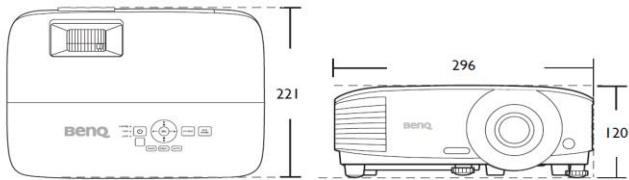

Installation

Ceiling/Wall mount installation diagram

Dimensions

296 mm (W) x 120 mm (H) x 221 mm (D)

Ceiling/Wall mount screw: M4
(Max L = 25 mm; Min L = 20 mm)