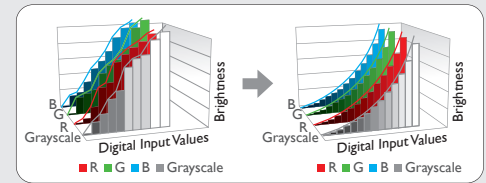

Hardware Calibration

Hardware calibration allows you to adjust the image processing chip in the monitor without changing the graphic card output data. It keeps images consistent with its original copies without being affected by graphic settings.