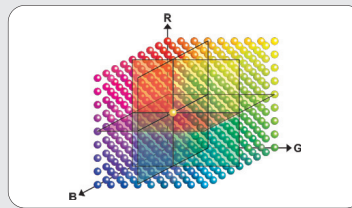

## Color Accuracy

### Enrich Your Palette with 99% Adobe RGB and the Reproduction of Original Colors

Enjoy over 1 billion accurately displayed colors in accordance with the highest design industry standards. SW2700PT covers 100% sRGB and Rec.709 color spaces to ensure every color is faithfully represented with the most optimal precision. With BenQ 99% Adobe RGB & 95% DCI-P3 color spaces, the vibrant set of color management features offers a greater range of color reproduction for shades of blue and green, resulting in more realistic color representation for outdoor and nature photography.

### 14-bit 3D LUT & Delta E ≤ 2

The 14-bit 3D Look Up Table (LUT) improves RGB color blending accuracy, resulting in impeccable color reproduction. Having Delta E ≤ 2 in Adobe RGB, Rec. 709 and sRGB color spaces give you the truest and most representative view of the original image.