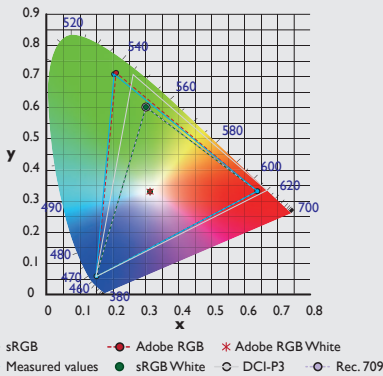

## Color Accuracy

### Enrich Your Palette with 99% Adobe RGB and the Reproduction of Original Colors

Enjoy over 1 billion accurately displayed colors in accordance with the highest design industry standards. SW2700PT covers 100% sRGB and Rec.709 color spaces to ensure every color is faithfully represented with the most optimal precision. With BenQ 99% Adobe RGB & 95% DCI-P3 color spaces, the vibrant set of color management features offers a greater range of color reproduction for shades of blue and green, resulting in more realistic color representation for outdoor and nature photography.

### 14-bit 3D LUT & Delta E ≤ 2

The 14-bit 3D Look Up Table (LUT) improves RGB color blending accuracy, resulting in impeccable color reproduction. Having Delta E ≤ 2 in Adobe RGB, Rec. 709 and sRGB color spaces give you the truest and most representative view of the original image.

### 10-bit Display for Extreme Color-Accuracy

Enjoy the smoothest shading and color transitions in natural gradations on a 10-bit display panel, allowing you to create more than one billion colors guaranteed with the silkiest and smoothest gradations.