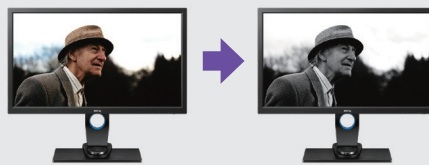

### 10-bit Display for Extreme Color-Accuracy

Enjoy the smoothest shading and color transitions in natural gradations on a 10-bit display panel, allowing you to create more than one billion colors guaranteed with the silkiest and smoothest gradations.

### OSD Controller

The OSD controller is a remote controller that comes with three preset buttons each set up with a customized display setting such as Adobe RGB, sRGB, Black and White. This allows you to switch effortlessly between the presets without going through complicated settings. The OSD controller also comes with a button for quick OSD navigation and setting.

### Black-and-White Mode

With a simple click of a button, you can preview color photos in black-and-white before adding the actual effect.