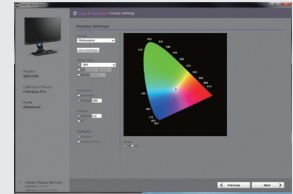

## Color Accuracy

### Enrich Your Palette with 99% Adobe RGB and the Reproduction of Original Colors

Enjoy over 1 billion accurately displayed colors in accordance with the highest design industry standards. SW2700PT covers 100% sRGB and Rec.709 color spaces to ensure every color is faithfully represented with the most optimal precision. With BenQ 99% Adobe RGB & 95% DCI-P3 color spaces, the vibrant set of color management features offers a greater range of color reproduction for shades of blue and green, resulting in more realistic color representation for outdoor and nature photography.

### Proprietary Palette Master Element Calibration Software

With the use of Palette Master Element and a calibrator, you can tune and maintain the color performance of the monitor at its most optimal state.

### 14-bit 3D LUT & Delta E ≤ 2

The 14-bit 3D Look Up Table (LUT) improves RGB color blending accuracy, resulting in impeccable color reproduction. Having Delta E ≤ 2 in Adobe RGB, Rec. 709 and sRGB color spaces give you the truest and most representative view of the original image.