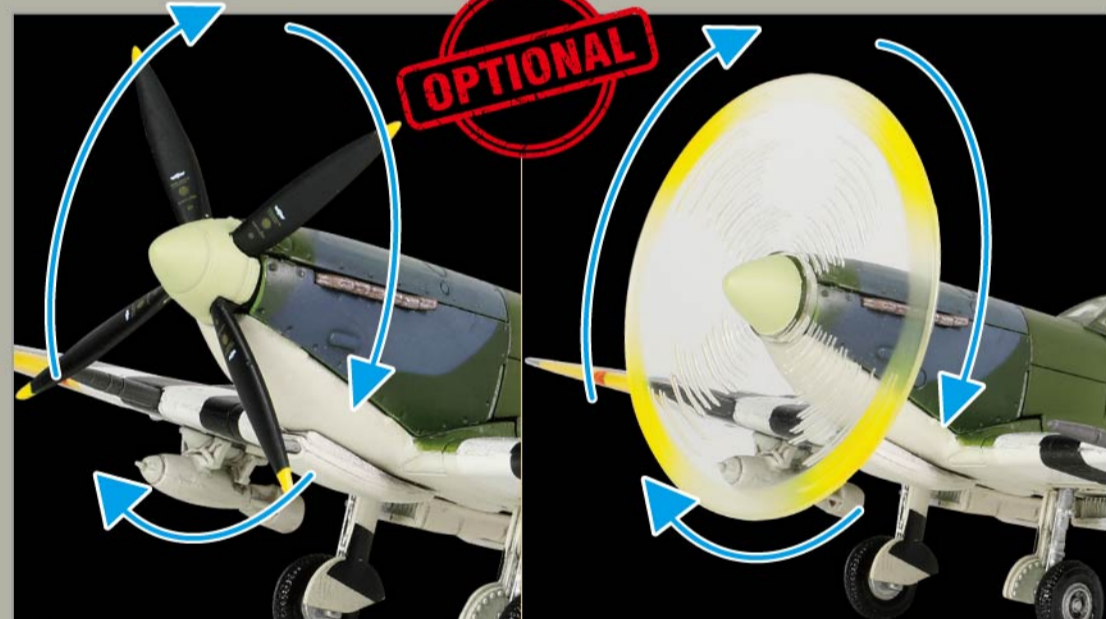

**NEW PRODUCT!**  
FOV-812005C

1:72 WWII AIRCRAFT SERIES  
**BRITISH SUPERMARINE  
SPITFIRE MK.IX**

**Wg Cdr "Johnnie" Johnson**  
No.144 (Canadian) Wing RAF Kenley  
MK 392

**FUSELAGE AND WING MADE BY  
DIE CAST METAL**

**INTRICATELY DETAILED ENGINE**

**REMOVABLE BOMBS**

**MOVABLE PROPELLER**

**FULL COLOURED  
PARKING  
DISPLAY BASE**

**With  
DOG FIGHT  
Display Stand!**